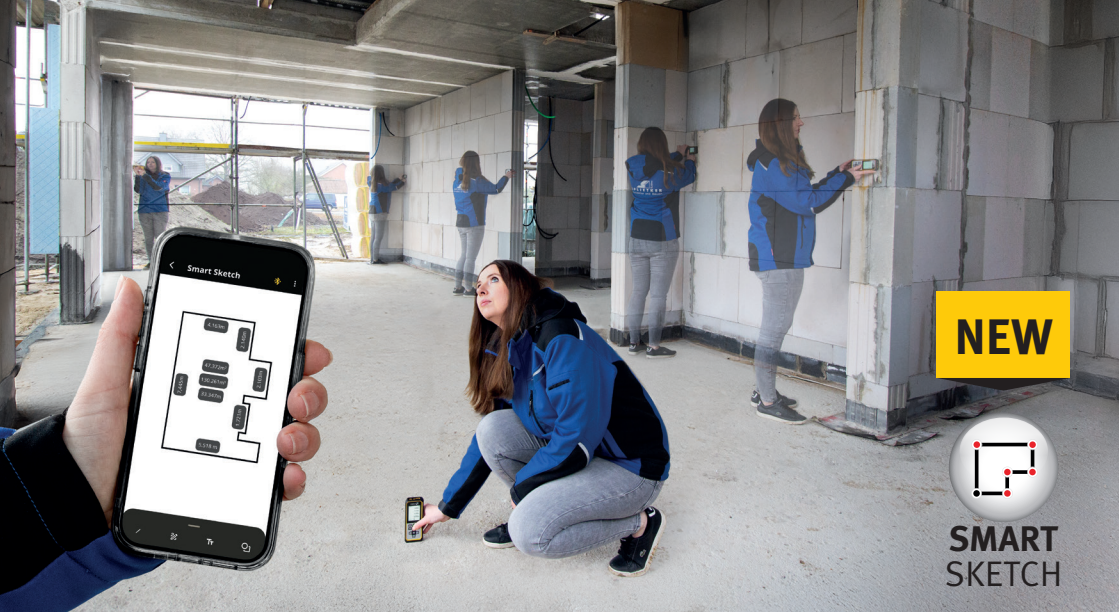

STABILA Messgeräte
Gustav Ullrich GmbH
Landauer Str. 45
76855 Annweiler, Germany

More information:
www.stabila.com

STABILA® 

Get the app:

STABILA Measures II App

DIGITAL. EFFICIENT. SMART.
Documentation made easy.

LCA1015634A

NEW

**SMART
SKETCH**

FREE STABILA MEASURES II APP
with SMART SKETCH function
automatically generates room layouts.

Experience how easy it can be to create measurements!
Learn how to optimise your workflow using
modern documentation with the help of
easy-to-understand tutorials.